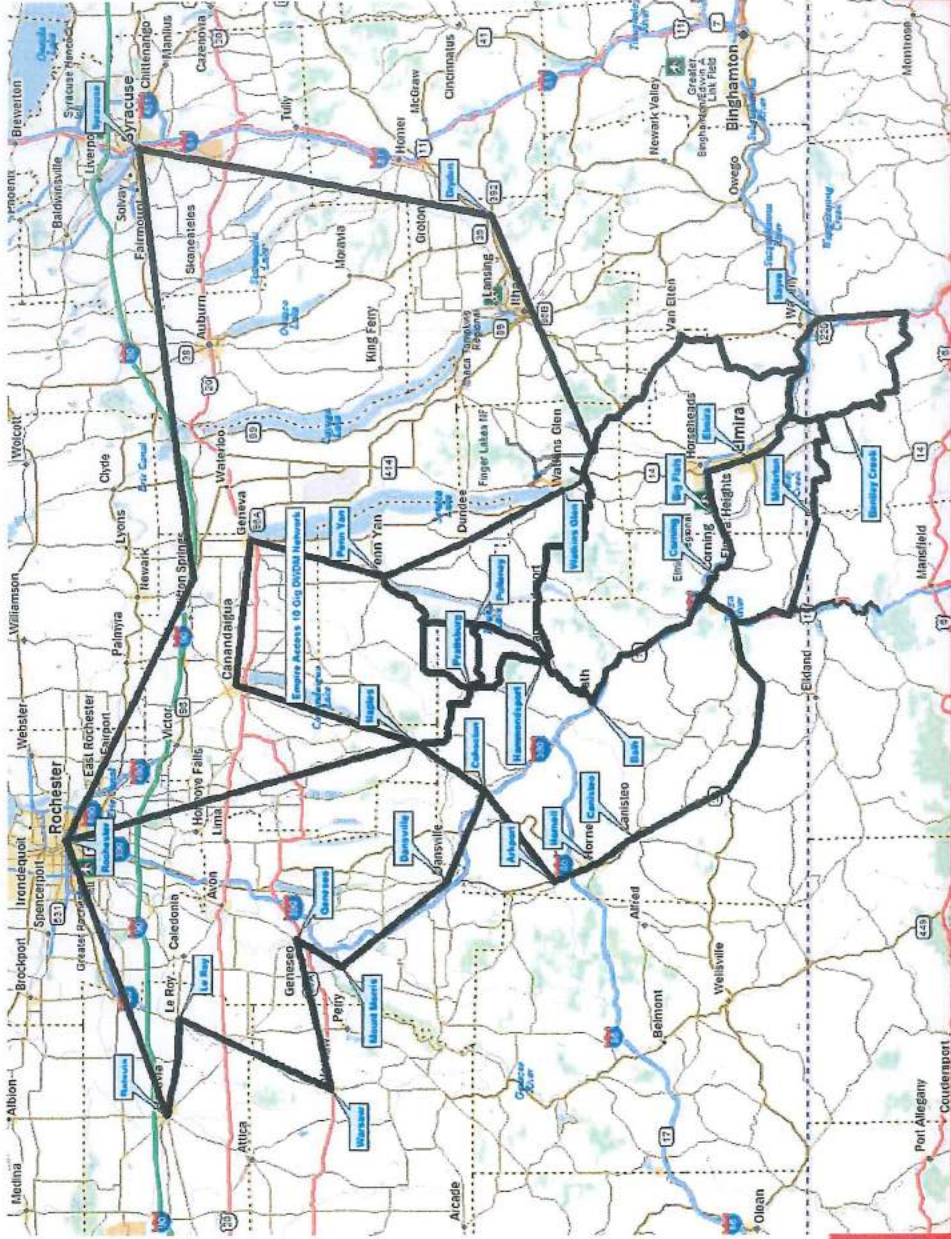

Empire Fiber Network

empire
ACCESS

A world of technology with a local touch